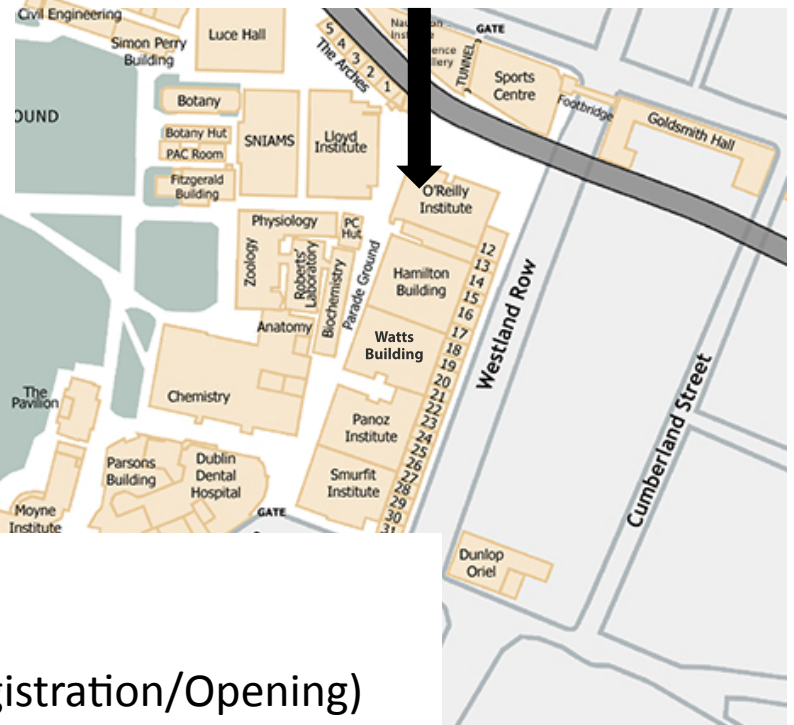

*Gala Dinner MediaEval+CLEF
Dining Hall: Wednesday evening*

*MediaEval
Reception
Trinity College
Long Room
Thursday
evening*

MediaEval
Mixer and Planning sessions
ADAPT Centre
O'Reilly Institute G.29 and G.30
Wednesday afternoon

Long Room Hub
Thursday Morning
and Friday

MediaEval/CLEF
Arts Building
Wednesday (Registration/Opening)
and Thursday afternoon

MediaEval 2017 Workshop and Trinity College Dublin: What's where when?