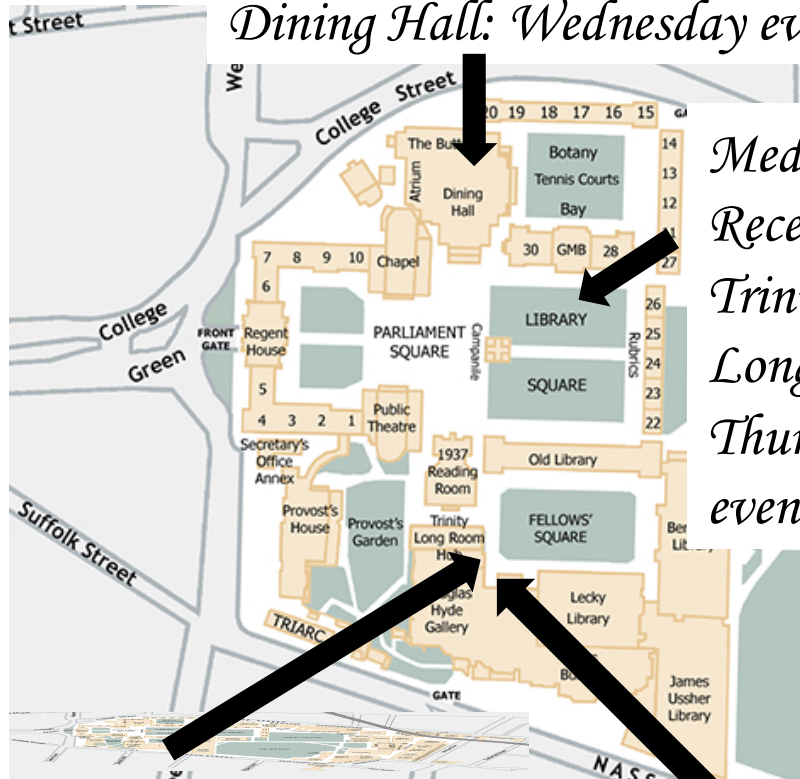

*Gala Dinner MediaEval+CLEF
Dining Hall: Wednesday evening*

*MediaEval
Reception
Trinity College
Long Room
Thursday
evening*

MediaEval
Mixer and Planning sessions
ADAPT Centre
O'Reilly Institute G.29 and G.30
Wednesday afternoon

Long Room Hub
Thursday Morning
and Friday

MediaEval/CLEF
Arts Building
Wednesday (Registration/Opening)
and Thursday afternoon

MediaEval 2017 Workshop and Trinity College Dublin: What's where when?